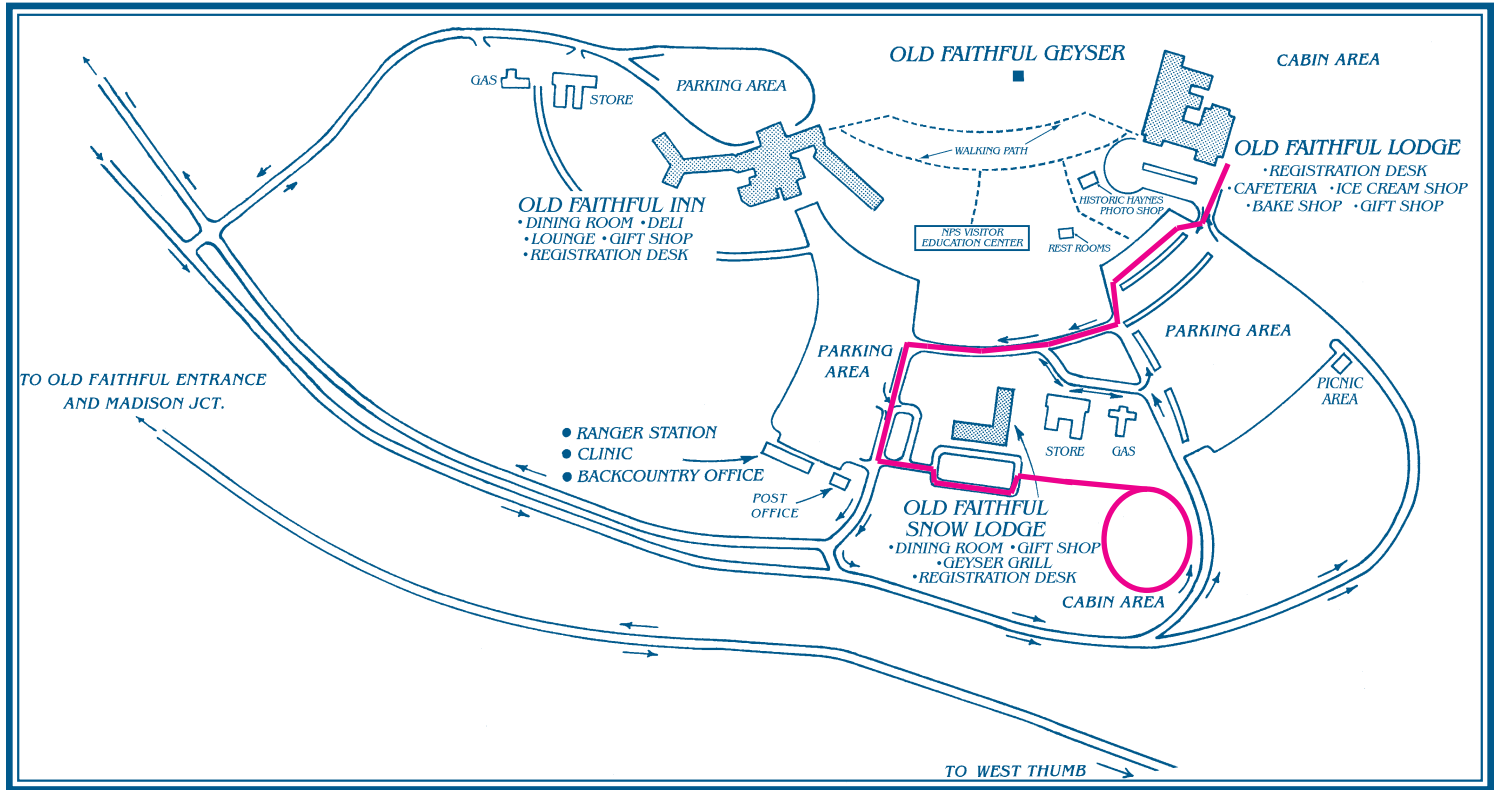

Welcome to Old Faithful Snow Lodge

The Management and Staff wish you an enjoyable visit.

• Housekeeping starts work at 8 am. Please place your "Do Not Disturb" sign on your door if you do not wish to be disturbed.