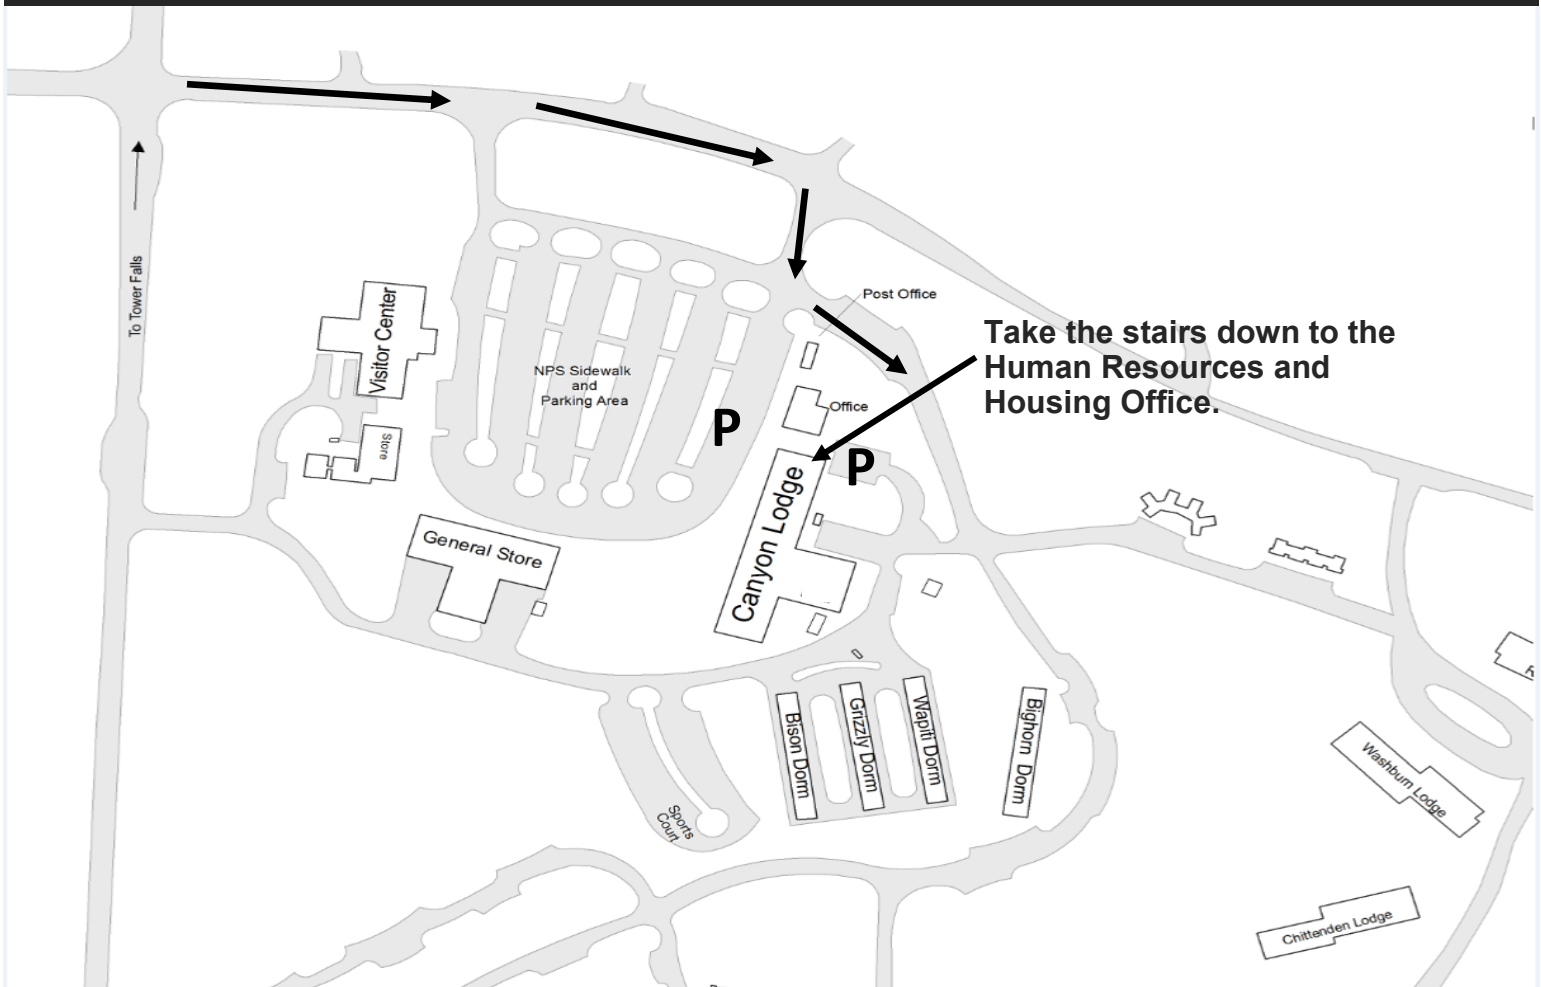

Canyon Area Map

Employees: 450

Guest Rooms: 590

Guest Campsites: 272

Elevation: 7,900 feet/ 2,408 meters

Your Next Stop: The Canyon Area Human Resources and Housing Office, located in the basement of the main Canyon dining room building, pictured on right. Take the steps down behind the building (across from the Adventure Store).

Housing Office Information: 307-242-3985

YELLOWSTONE
NATIONAL PARK LODGES
XANTERRA TRAVEL COLLECTION

Map of Yellowstone National Park

Plan for 30 - 45 minutes between road junctions.

Please note: It is recommended you **do not** use a GPS to find your way!