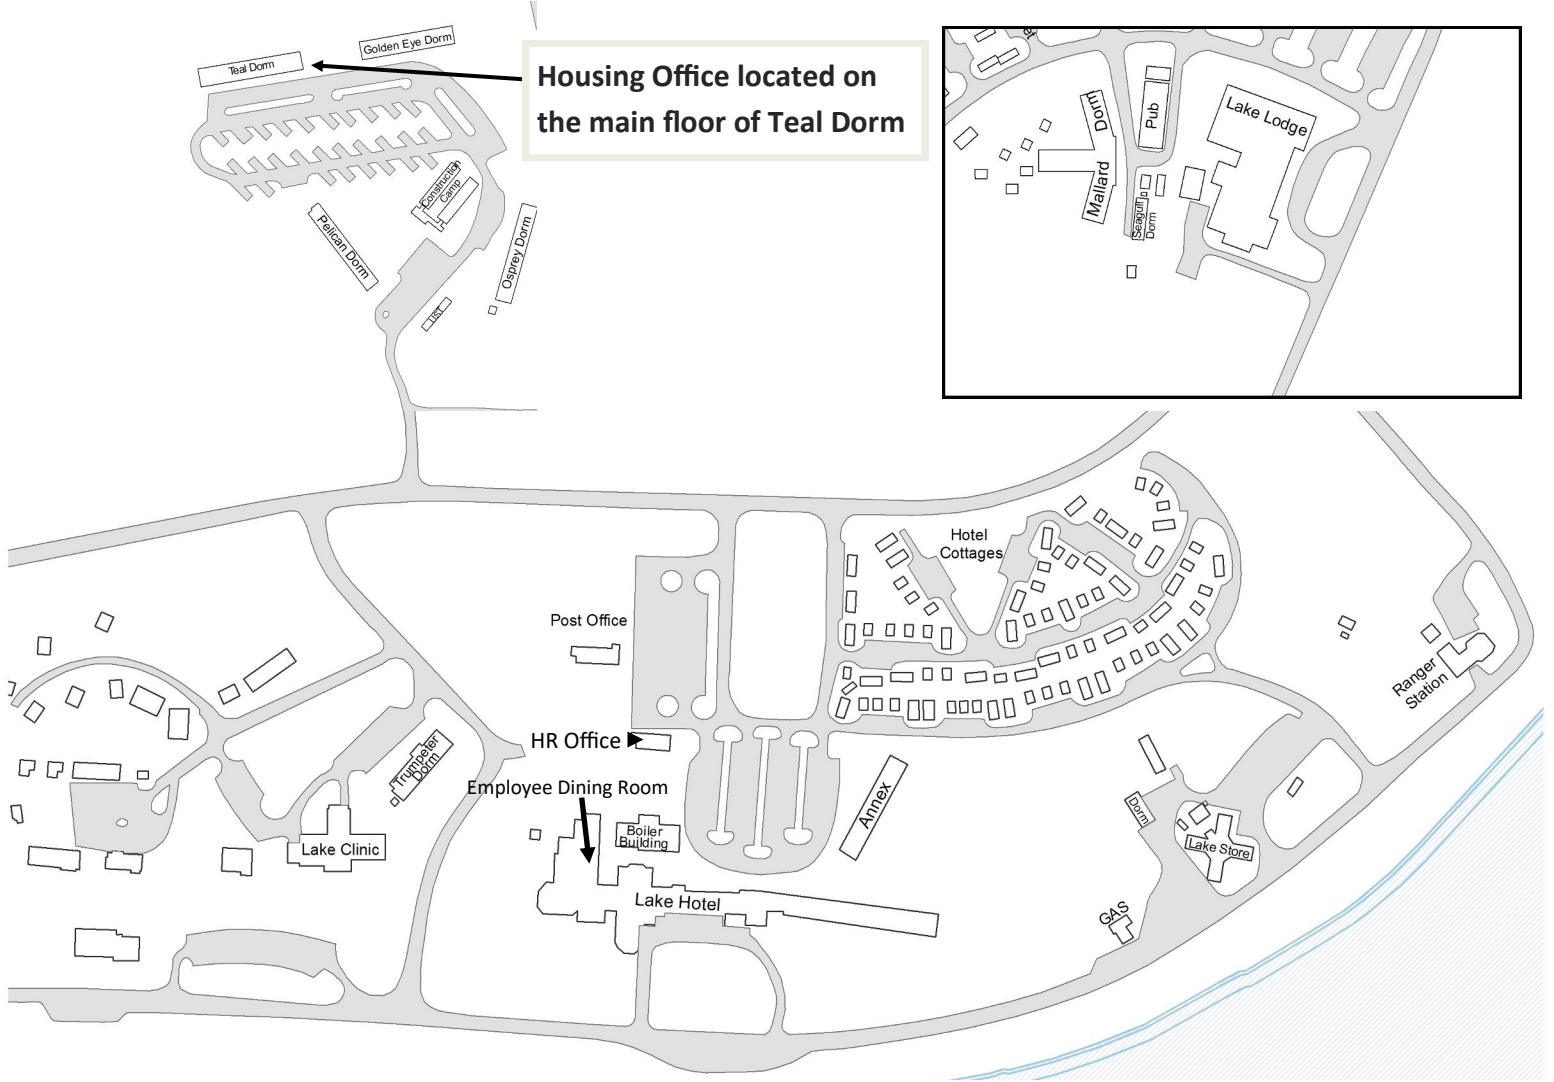

Lake Area Map

Employees: 420+

Guest Rooms: 486

Guest Campsites: 777

Elevation: 7,732 feet/ 2,357 meters

Your Next Stop: The Lake Housing Office, located on the main floor of Teal Dorm

Housing Office Information:

Phone Number: 307-242-3840

YELLOWSTONE
NATIONAL PARK LODGES
XANTERRA TRAVEL COLLECTION

Map of Yellowstone National Park

Plan for 30 - 45 minutes between road junctions.

Please note: It is recommended you **do not** use a GPS to find your way!