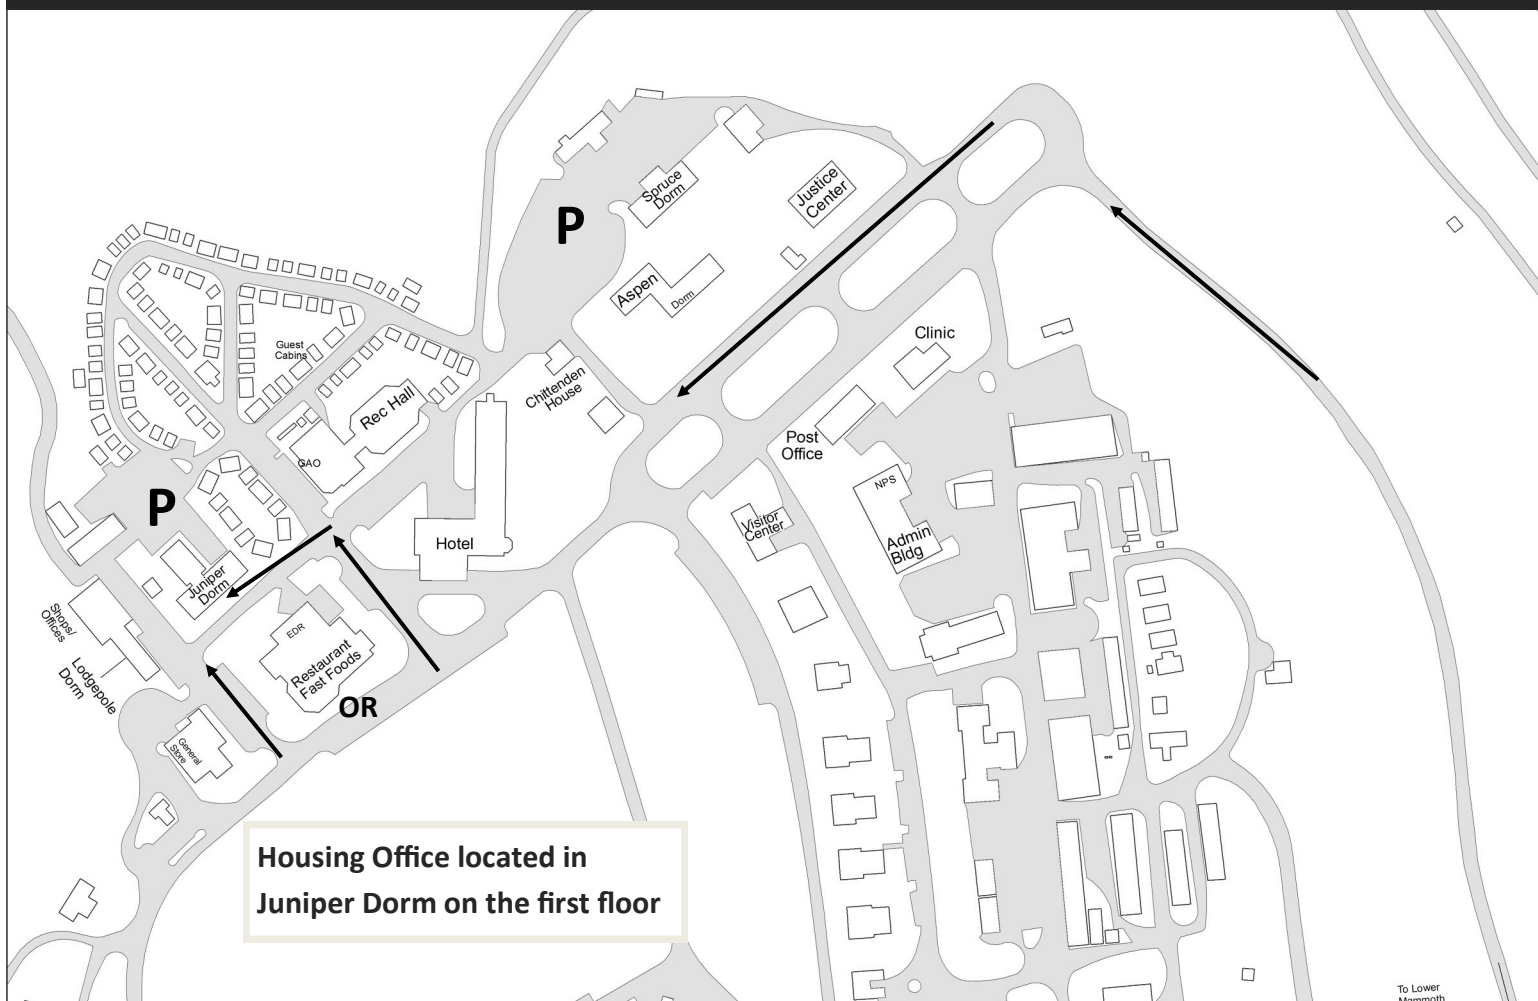

# Mammoth Area Map

Employees: 450

Guest Rooms: 316

Elevation: 6,239 feet/ 1,902 meters

**Your Next Stop:** The Mammoth Housing Office is located in room #6 of Juniper Dorm. Enter the main door at the center of the building (office will be immediately on your right).

# Map of Yellowstone National Park

Plan for 30 - 45 minutes between road junctions.

Please note: It is recommended you **do not** use a GPS to find your way!