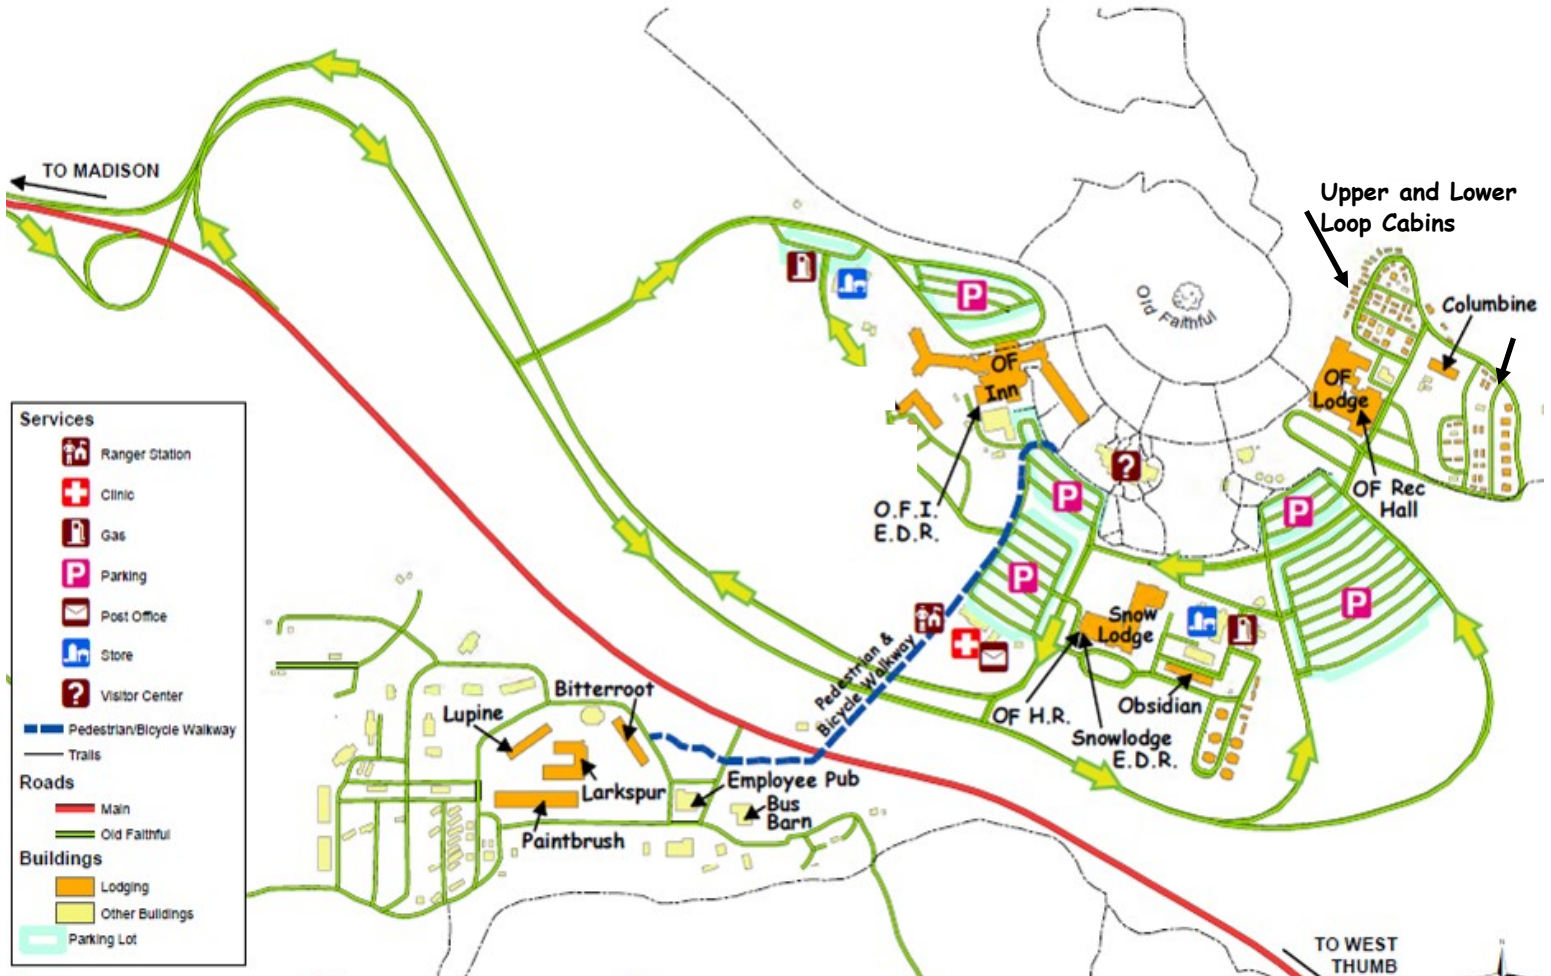

# Old Faithful Area Map

Employees: 800

Guest Hotels: 3

Restaurants: 8

Elevation: 7,372feet/ 2,247 meters

**Your Next Stop:** The Old Faithful Housing Office is located in Paintbrush Dorm, near the elevator.

# Map of Yellowstone National Park

Plan for 30 - 45 minutes between road junctions.

Please note: It is recommended you **do not** use a GPS to find your way!