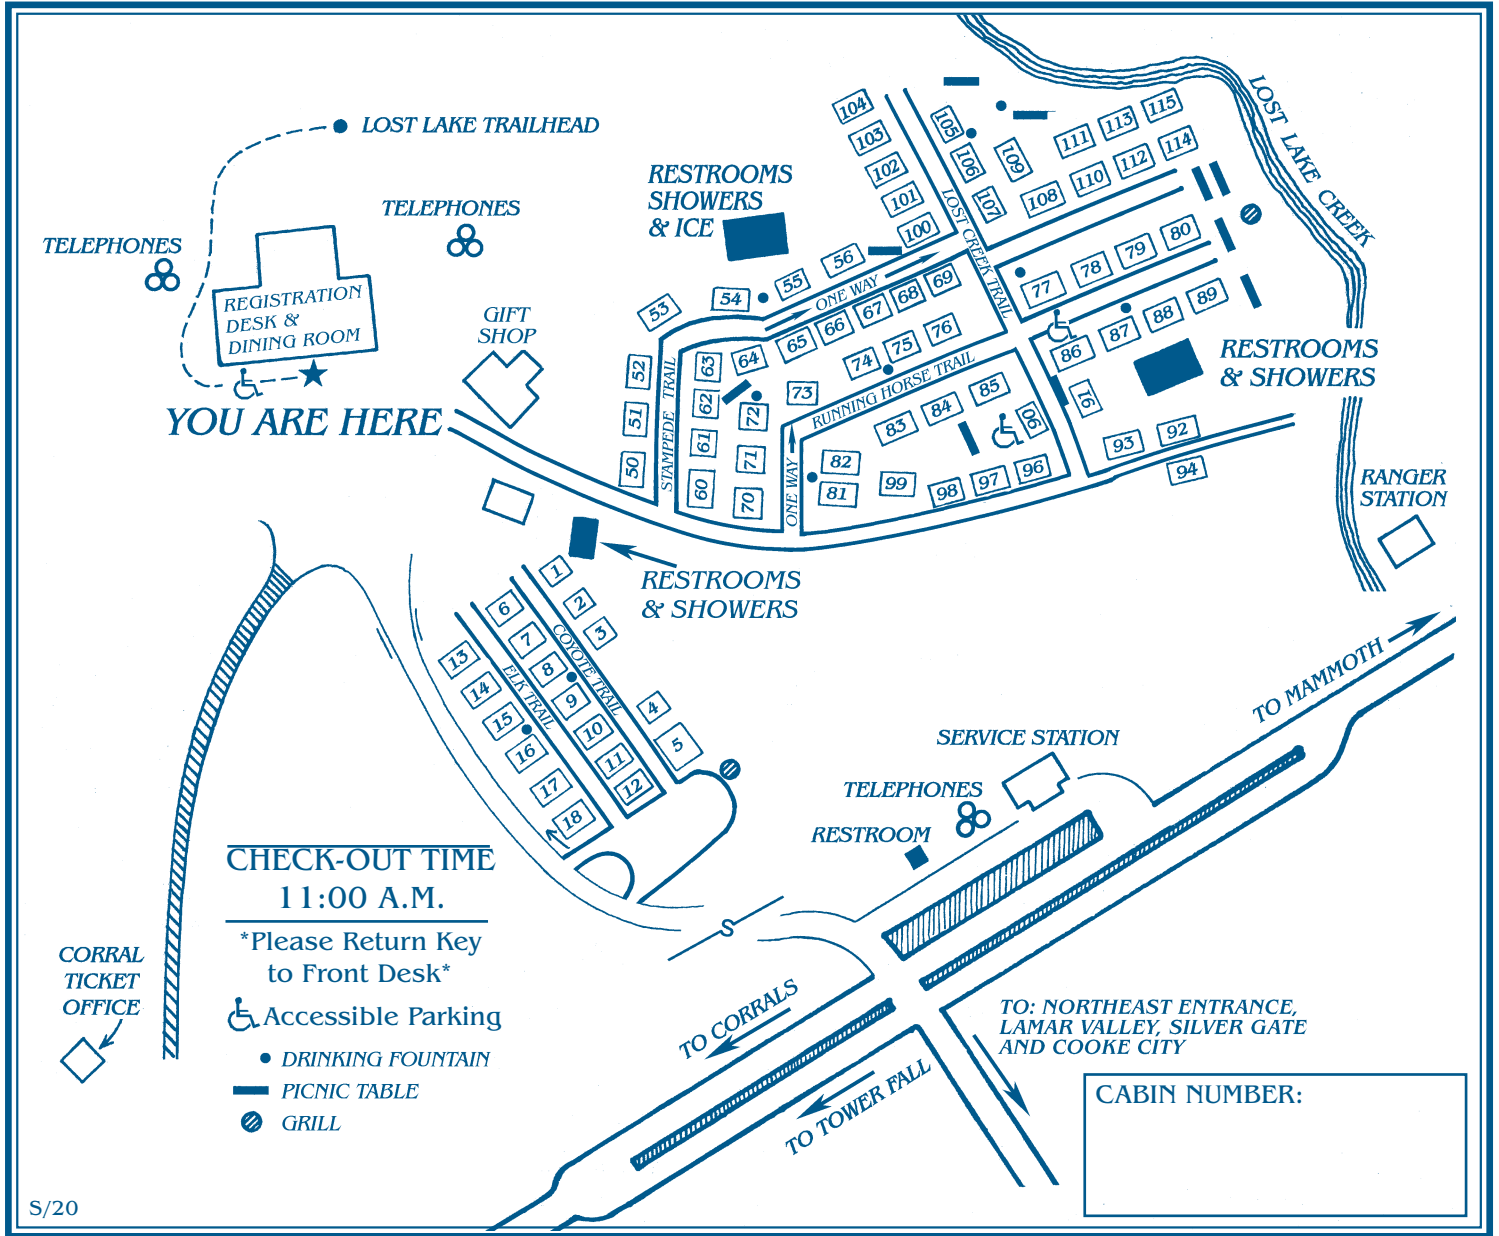

Welcome to Roosevelt Lodge

The Management and Staff wish you an enjoyable visit.

S/20

YELLOWSTONE

NATIONAL PARK LODGES
XANTERRA TRAVEL COLLECTION

Authorized Concessioner of the National Park Service offers the following activities...

Wake up to Wildlife

The early morning hours and Lamar Valley's broad vistas provide great opportunities to spot wildlife grazing or hunting on the open hillsides. If the wildlife is lying low, the spectacular scenery is sure to please.

Whoa Partner!

Take the time to "slow down and smell the sage brush" as you and your horse mosey along the trail. One-hour horseback rides are offered throughout the day. Two-hour horseback rides are offered once a day.

Go Western with a Stagecoach Adventure

Energize your pioneer spirit on a stagecoach ride. Feel the rumble of the replica Tally-ho coach. Hear about the history of the stagecoaches in Yellowstone. Offered throughout the day from the Roosevelt Corral.

Custom Charters

If exploring Yellowstone with your own private guide is appealing, we can tailor an in-park charter to suit your needs. Our fleet of sedans to full size motor coaches can accommodate a single individual to groups up to 47 participants.

Old West Dinner Cookout

Head out from Roosevelt Lodge for some cowboy grub and tall tales! Feast on sizzling steaks, our famous Roosevelt baked beans, potato salad, corn, cole slaw, corn muffins, watermelon, and fruit crisp. It's all served up with music, storytelling, wranglers, horses, and wagons.

Stop by any of our Activity Desks or Front Desks for more information, reservations, and to pick up one of our Experience Planners