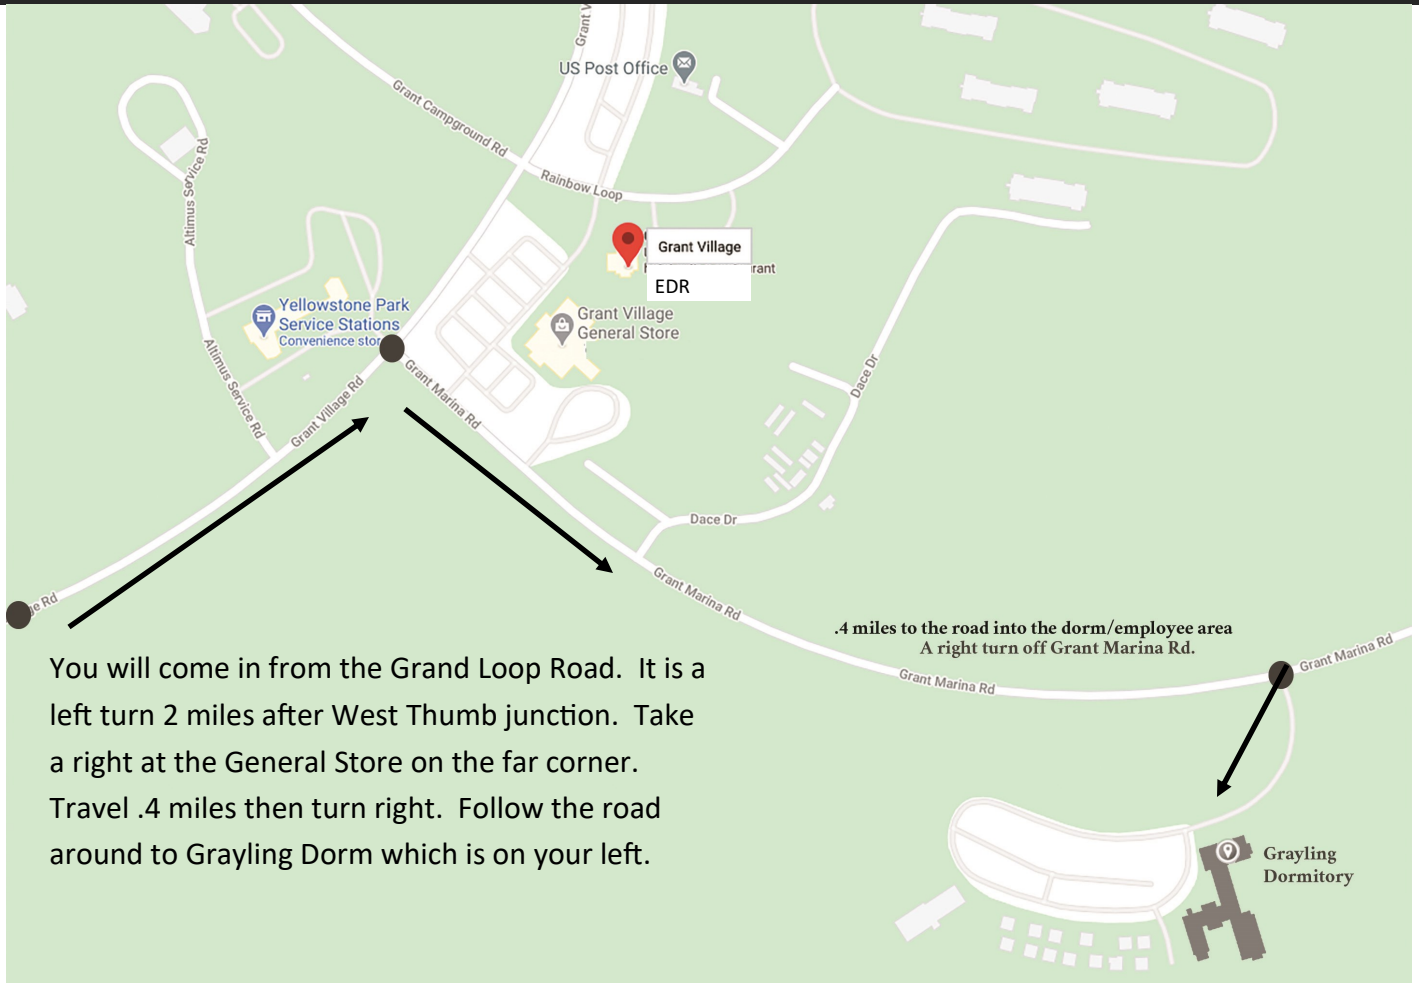

# Grant Village Area Map

You will come in from the Grand Loop Road. It is a left turn 2 miles after West Thumb junction. Take a right at the General Store on the far corner. Travel .4 miles then turn right. Follow the road around to Grayling Dorm which is on your left.

Employees: 257

Guest Rooms: 300

Campsites: 429

Elevation: 7,733 feet/ 2,357 meters

**Your Next Stop:** The Grant Village Human Resources and Housing Office, located inside Grayling Dorm. Enter through the main door, turn left, and follow the hallway.

# Map of Yellowstone National Park

Plan for 30 - 45 minutes between road junctions.

Please note: It is recommended you **do not** use a GPS to find your way!