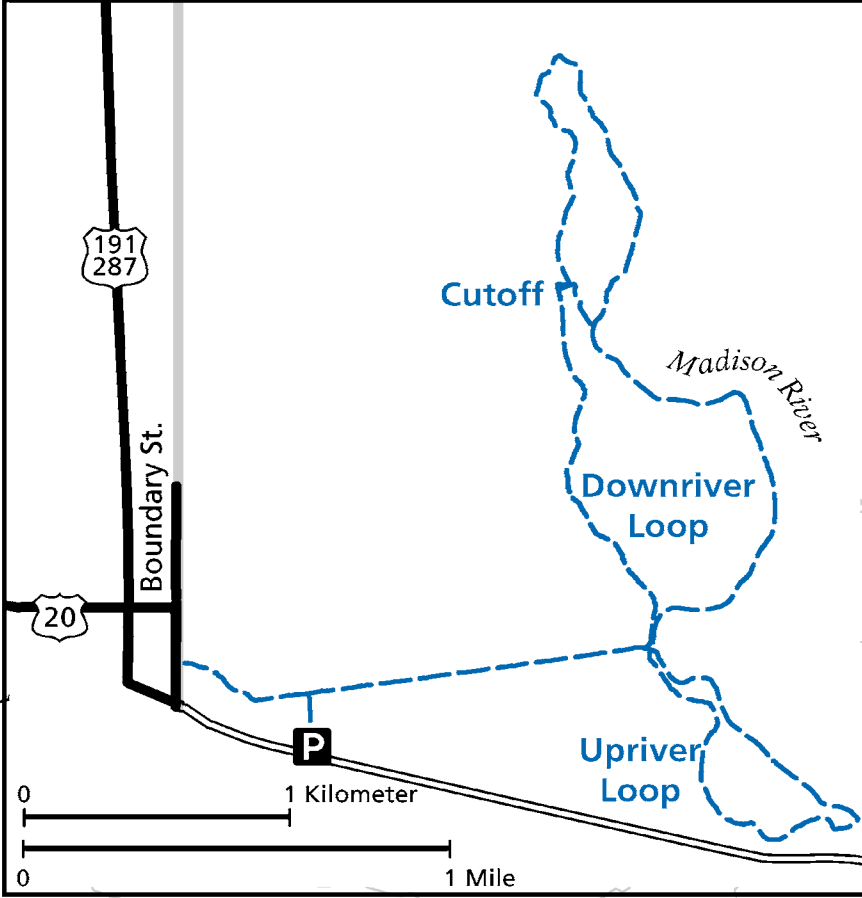

Sheep Mountain  
(9,875')

Big Horn Peak  
(9,934')

Electric Peak  
(10,961')

Bannock Peak  
(10,291')

Quadrant Mountain  
(9,954')

**West Yellowstone/Gallatin Area  
Ski Trails**

- Ski/Snowshoe Trail
- Backcountry Trail
- Plowed road
- ==** Snow Vehicle road
- P** Parking
- ❄ Avalanche danger

0 1 Kilometer  
0 1 Mile

↑

Contour Interval = 500'

191

P

P

P

P

P

191

P

287

191  
287

20

West Yellowstone

See Inset